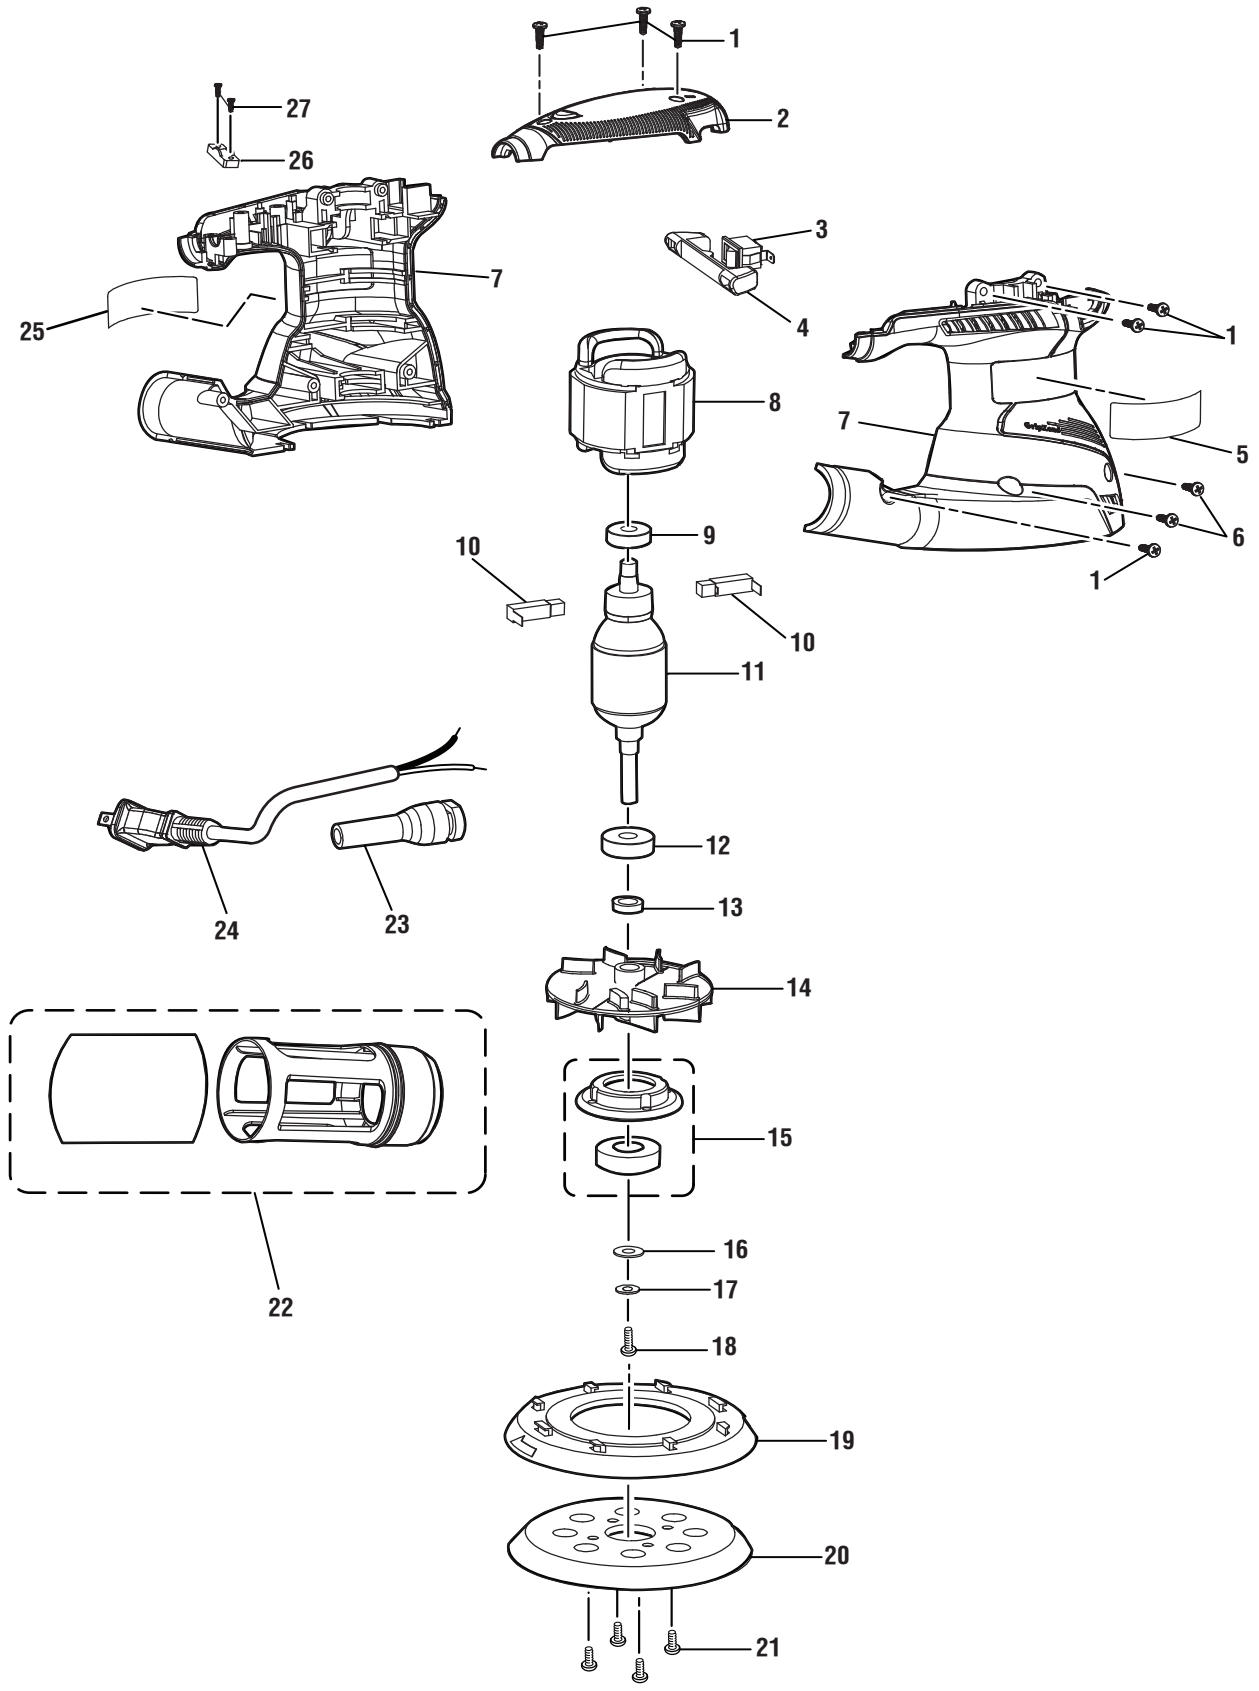

**RYOBI  
RANDOM ORBIT SANDER  
MODEL NO. RS290G  
REPAIR SHEET**

RYOBI RANDOM ORBIT SANDER - MODEL NUMBER RS290G

**NOTE:** To avoid the possibility of alteration or damage to this product, service should be performed by your nearest Ryobi Authorized Service Center. For the service center nearest you call 1-800-525-2579.

## RYOBI RANDOM ORBIT SANDER – MODEL NUMBER RS290G

The model number will be found on a label attached to the motor housing. Always mention the model number in all correspondence regarding your **RANDOM ORBIT SANDER** or when ordering repair parts.

### PARTS LIST

KEY NO.	PART NUMBER	DESCRIPTION	QTY
1	039065005043	Screw (M4 x 16 mm) .....	6
2	039143012009	Top Cap w/Overmold .....	1
3	030155001035	Switch.....	1
4	039143012008	Switch Trigger.....	1
5	039143005010	Logo Label.....	1
6	039065005042	Screw (M4 x 20 mm) .....	2
7	039143012001	Motor Housing Assembly .....	1
8	039143005042	Field Assembly .....	1
9	039143005024	Ball Bearing (608z).....	1
10	039143005002	Brush Assembly .....	2
11	039143005041	Armature Assembly (Inc. Key Nos. 9 and 12).....	1
12	039143005026	Ball Bearing (629z).....	1
13	030157001011	Sleeve.....	1
14	030157001012	Fan.....	1
15	030157001013	Bearing Cap Assembly .....	1
16	030157001014	Washer .....	1
17	030157001015	Spring Washer .....	1
18	030157001016	Screw (M4 x 13 mm) .....	1
19	030157001017	Brake .....	1
20	030157001018	Backing Pad .....	1
21	030157001019	Screw (M5 x 6 mm) .....	4
22	039065005022	Dust Bag Assembly .....	1
23	039065005014	Bend Relief .....	1
24	039143005087	Power Cord .....	1
25	039143012010	Data Label .....	1
26	030155001021	Cord Clamp .....	1
27	039065005044	Screw (M4 x 14 mm) .....	2
	987000172	Operator's Manual (039143012012)	
	<b>NOT SHOWN:</b>		
	039143005007	80 Grit Sandpaper .....	1
	039143005008	120 Grit Sandpaper .....	1
	039143005009	220 Grit Sandpaper .....	1

2-26-14  
(Rev:01)

RYOBI RANDOM ORBIT SANDER – MODEL NUMBER RS290G

WIRING DIAGRAM