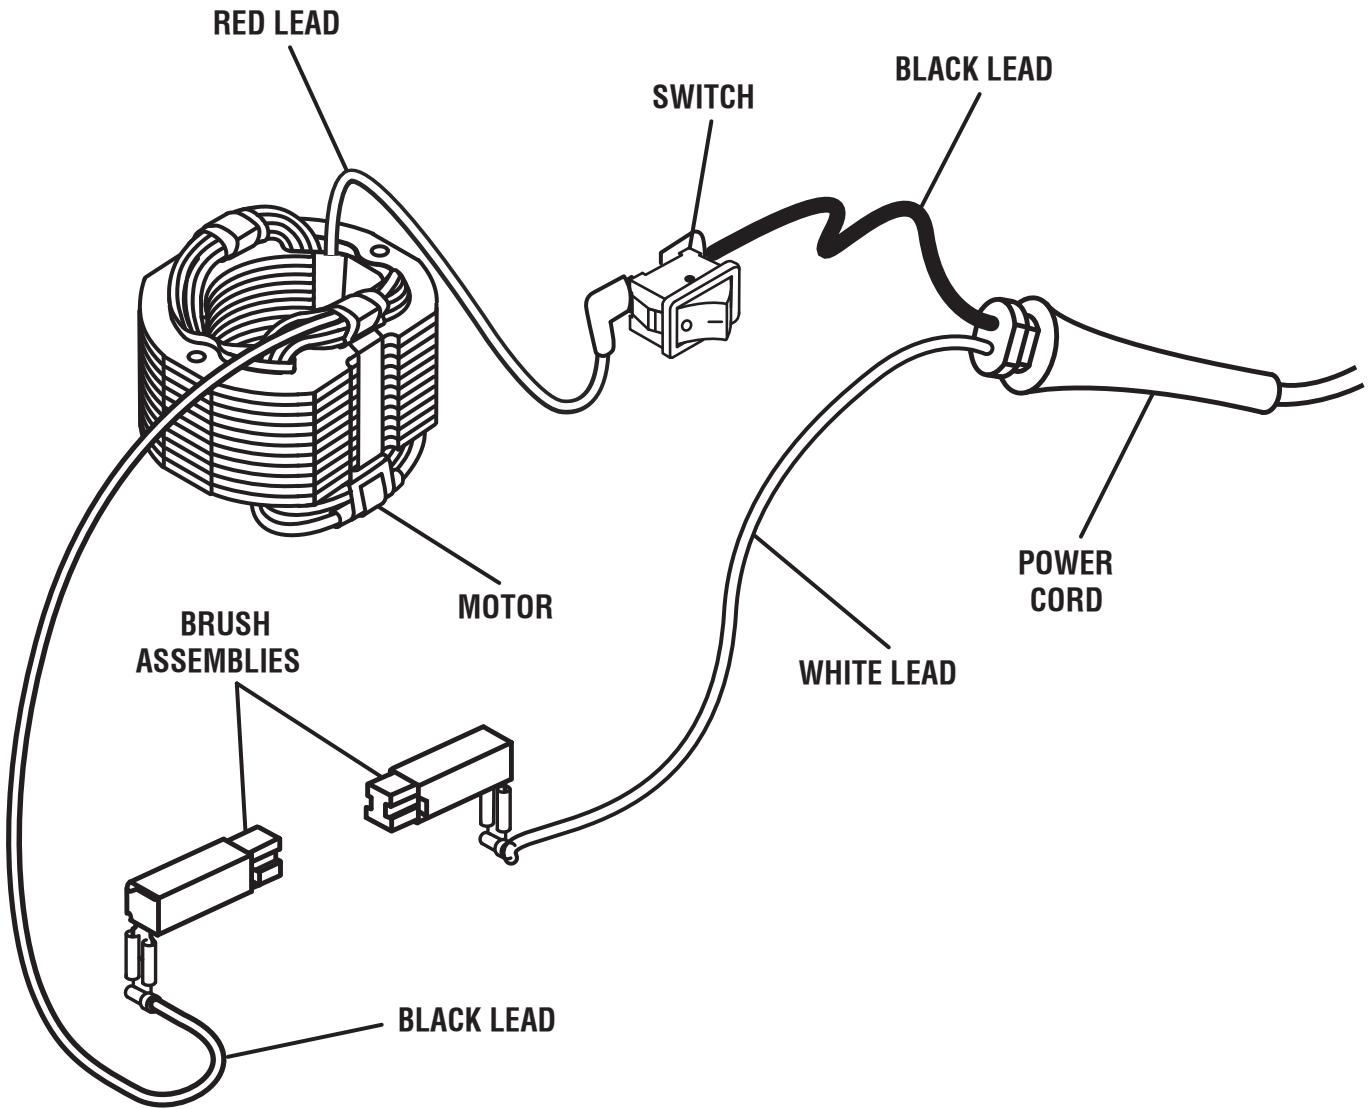

RYOBI RANDOM ORBIT SANDER – MODEL NUMBER RS290G

The model number will be found on a label attached to the motor housing. Always mention the model number in all correspondence regarding your **RANDOM ORBIT SANDER** or when ordering repair parts.

PARTS LIST

KEY NO.	PART NUMBER	DESCRIPTION	QTY
1	039065005043	Screw (M4 x 16 mm)	6
2	039143012009	Top Cap w/Overmold	1
3	030155001035	Switch.....	1
4	039143012008	Switch Trigger.....	1
5	039143005010	Logo Label.....	1
6	039065005042	Screw (M4 x 20 mm)	2
7	039143012001	Motor Housing Assembly	1
8	039143005042	Field Assembly	1
9	039143005024	Ball Bearing (608z).....	1
10	039143005002	Brush Assembly	2
11	039143005041	Armature Assembly (Inc. Key Nos. 9 and 12).....	1
12	039143005026	Ball Bearing (629z).....	1
13	030157001011	Sleeve.....	1
14	030157001012	Fan.....	1
15	030157001013	Bearing Cap Assembly	1
16	030157001014	Washer	1
17	030157001015	Spring Washer	1
18	030157001016	Screw (M4 x 13 mm)	1
19	030157001017	Brake	1
20	030157001018	Backing Pad	1
21	030157001019	Screw (M5 x 6 mm)	4
22	039065005022	Dust Bag Assembly	1
23	039065005014	Bend Relief	1
24	039143005087	Power Cord	1
25	039143012010	Data Label	1
26	030155001021	Cord Clamp	1
27	039065005044	Screw (M4 x 14 mm)	2
	987000172	Operator's Manual (039143012012)	
	NOT SHOWN:		
	039143005007	80 Grit Sandpaper	1
	039143005008	120 Grit Sandpaper	1
	039143005009	220 Grit Sandpaper	1

2-26-14
(Rev:01)

RYOBI RANDOM ORBIT SANDER – MODEL NUMBER RS290G

WIRING DIAGRAM